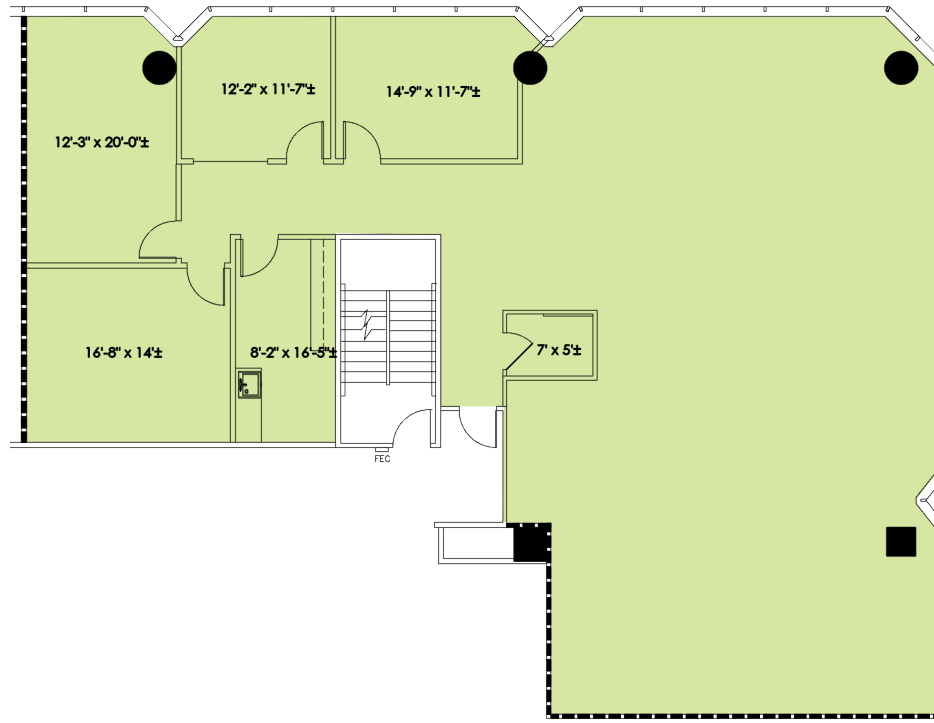

4514 COLE AVENUE

HIGHLAND PARK PLACE

a **KBS** property

DALLAS, TEXAS

SUITE 750 3,746 RSF

FOR LEASING INFORMATION:

TREY SMITH

972-663-9823